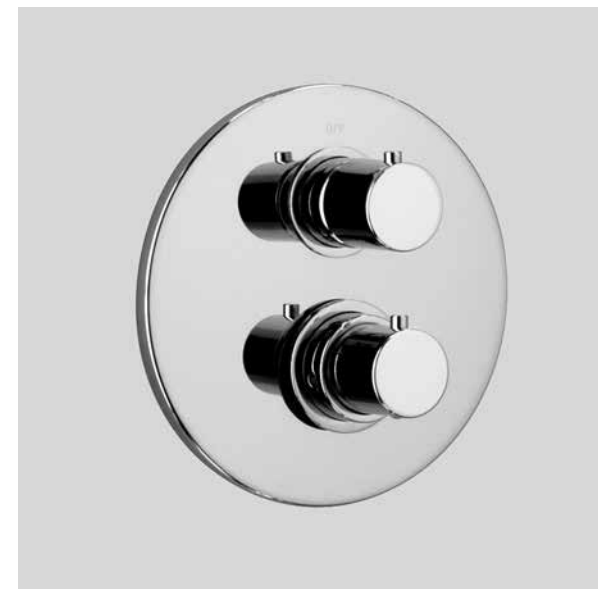

3249PE000001 Finitura/Finishing Euro
CROMO/CHROME 188,00
3249PE000006 NERO SPAZZ. PVD/BRUSHED BLACK PVD 291,00

Termostatico incasso per doccia a 2 vie // 2-ways concealed thermostatic shower mixer

Parte esterna di finitura per miscelatore termostatico incasso per doccia con deviatore a 2 uscite // External components for concealed thermostatic shower mixer 2-ways diverter

271000000027 Finitura/Finishing Euro
GREZZO/UNPOLISHED 186,00

Gruppo doccia incasso termostatico universale con deviatore a 2 uscite // Universal built-in thermostatic shower mixer with 2 ways diverter

- limitatore di sicurezza a 38°
- deviatore rotativo con funzione apertura/chiusura e regolazione portata
- Ricambi: 1x cartuccia termostatica art. 35U
- Ricambi: 1x cartuccia deviatore art. 32C

- safety block at 38°C
- rotary diverter with volume control and shut-off function
- Spare parts: 1x thermostatic cartridge item 35U
- Spare parts: 1x diverter cartridge item 32C