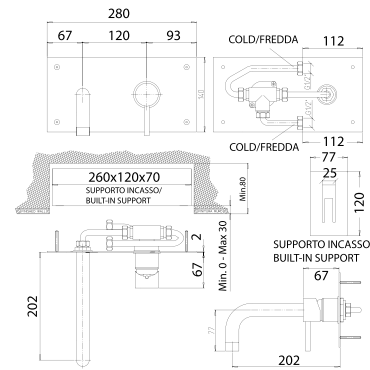

43870000Z121 Finitura/Finishing Euro
CROMO/CHROME 181,00
43870000Z126 NERO SPAZZ. PVD/BRUSHED BLACK PVD 272,00

Miscelatore per lavabo a muro // Wall-mounted basin mixer

Miscelatore monocomando da incasso, composto da parte grezza e parte esterna di finitura // Concealed single lever mixer composed by assembly components and external components

- sporgenza bocca 200-230 mm.
- Ricambi: 1x cartuccia a dischi ceramici Ø35 art. 18M
- spout projection 200-230 mm.
- Spare parts: 1x Ø35 ceramic disc cartridge item 18M