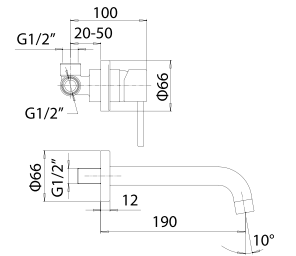

4387PU00Z121 Finitura/Finishing Euro
CROMO/CHROME 265,00
4387PU00Z126 NERO SPAZZ. PVD/BRUSHED BLACK PVD 397,00

Miscelatore per lavabo a muro // Wall-mounted basin mixer

Miscelatore monocomando incasso per lavabo a muro, composto da: corpo d'incasso e piastra con parte esterna di finitura // Concealed single lever basin mixer composed by: assembly components and wall plate with external components

- sporgenza bocca 200-230 mm.
- Ricambi: 1x cartuccia a dischi ceramici Ø35 art. 18M
- spout projection 200-230 mm.
- Spare parts: 1x Ø35 ceramic disc cartridge item 18M