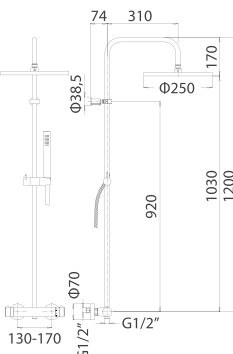

382708220021 Finitura/Finishing Euro
CROMO/CHROME 576,00

Colonna doccia termostatica // Thermostatic shower column

Colonna doccia, con miscelatore termostatico esterno con soffione Ø250 mm in acciaio inox e doccia monogetto // Shower column with thermostatic mixer with Ø250 mm stainless steel shower head and handshower

- interasse miscelatore 150 mm.
- deviatore integrato con arresto
- blocco di sicurezza a 38°C
- soffione Ø250 acciaio inox ultrapiatto
- supporto doccia scorrevole
- doccia getto a pioggia sistema anticalcare art. 0329
- Ricambi: 1x cartuccia termostatica art. 35U

- mixer gauge 150 mm.
- integrated diverter
- safety block at 38°C
- Ø250 mm ultra-thin stainless steel shower head
- adjustable shower holder
- rain jet handshower, item 0329
- Spare parts:
  1x thermostatics cartridge item 35U

30650000Z121 Finitura/Finishing Euro
CROMO/CHROME 217,00

Miscelatore termostatico esterno doccia // Exposed thermostatic shower mixer

- interasse 150 mm.
- manopola graduata con limitatore di sicurezza a 38°
- rubinetto di regolazione e di chiusura con vitone a dischi ceramici
- valvole unidirezionali e filtri incorporati
- raccordi a S da 1/2" x 3/4"
- Ricambi: 1x cartuccia termostatica art. 35U

- gauge 150 mm.
- temperature control handle with safety block at 38°C
- stop valve, water flow regulation
- non return valve and filter included
- S-coupling 1/2"x3/4", 10 mm adjustment
- Spare parts: 1x thermostatics cartridge item 35U