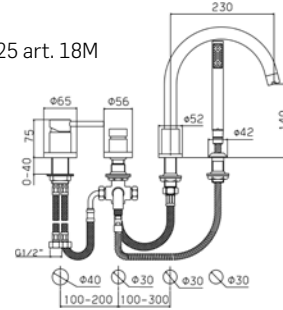

15810000Z021 Finitura/Finishing Euro
CROMO/CHROME **912,00**
15810000Z026 NERO SPAZZ. PVD/BRUSHED BLACK PVD **1.320,00**

Monocomando da bordo vasca // Deck-mounted single lever bath mixer

Batteria monocomando per bordo vasca composta miscelatore monocomando, deviatore automatico, bocca di erogazione e accessorio doccia // Deck-mounted single lever bath mixer composed by: single lever bath mixer, automatic diverter, spout and shower set

- sporgenza bocca 230 mm.
- Ricambi: 1x cartuccia a dischi ceramici Ø25 art. 18M
- projection 230 mm.
- Spare parts: 1x Ø25 ceramic disc cartridge item 18M

000001500001 Finitura/Finishing Euro
CROMO/CHROME **337,00**

Kit di installazione per batterie bordo vasca // Installation kit for deck-mounted bath mixer

Kit di installazione per batterie da bordo vasca composto da: base e piastra in acciaio inox, fissaggi e flessibili di collegamento // Installation kit for deck-mounted bath mixer composed by extractible base, stainless steel platen, fixing system and flexible connection hoses