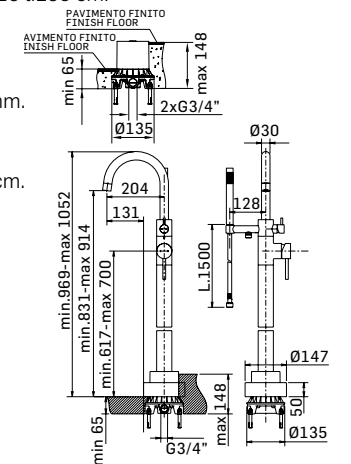

1384P329Z121 Finitura/Finishing Euro
CROMO/CHROME 999,00

Monocomando a colonna da pavimento // Free standing single lever bath mixer

Miscelatore monocomando esterno a colonna da pavimento ed accessorio doccia. Corpo da posare sottotraccia incluso // Free standing single lever bath mixer with handshower. Built-in body included

- sporgenza 204 mm.
- altezza totale 1052 mm.
- altezza base - aeratore 700 mm.
- corpo da posa sottotraccia G.1/2x G.1/2 "
- doccia a getto pioggia art. 0329
- flessibile in PVC antitorsione art. P326 l.150 cm.

- projection 204 mm.
- total high 1052 mm.
- height to aerator/spout outlet 700 mm.
- G.1/2x G.1/2 "built-in body
- rain get handshower item 0329
- PVC flexible hose, item P326 L.150 cm.