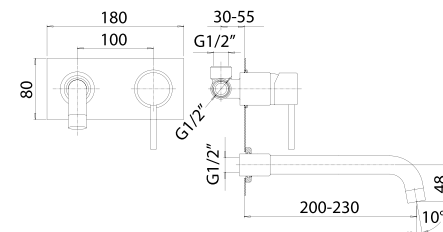

53810000Z151 Finitura/Finishing Euro
CROMO/CHROME 155,00
53810000Z156 NERO SPAZZ. PVD/BRUSHED BLACK PVD 233,00

Miscelatore monocomando per bidet con scarico da 5/4" // Single lever bidet mixer with 5/4" pop-up waste

- sporgenza 110 mm.
- altezza totale 163 mm.
- altezza base - aeratore 80 mm.
- foro di installazione Ø35 mm.
- 2x tubi alimentazione flessibili G.3/8"
- scarico da G.5/4"
- Ricambi: 1x cartuccia a dischi ceramici Ø35 art. 19M

- projection 110 mm.
- total height 163 mm.
- height to aerator/spout outlet 80 mm.
- Ø35 mm. hole diameter
- 2x G.3/8" flexible connection hoses
- G.5/4" pop-up waste
- Spare parts: 1x Ø35 ceramic disc cartridge item 19M