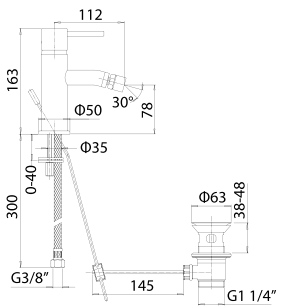

- projection 100 mm.
- total hight 163 mm.
- height to aerator/spout outlet 55 mm.
- Ø35 mm. hole diameter
- 2x G.3/8" flexible connection hoses
- G.5/4" pop-up waste
- Spare parts:
1x Ø35 ceramic disc cartridge item 19M

- projection 150 mm.
- total hight 165 mm.
- height to aerator/spout outlet 55 mm.
- Ø35 mm. hole diameter
- 2x G.3/8" flexible connection hoses
- G.5/4" pop-up waste
- Spare parts:
1x Ø35 ceramic disc cartridge item 19M

Miscelatore monocomando per bidet con scarico da 5/4" // Single lever bidet mixer with 5/4" pop-up waste

- sporgenza 110 mm.
- altezza totale 163 mm.
- altezza base - aeratore 80 mm.
- foro di installazione Ø35 mm.
- 2x tubi alimentazione flessibili G.3/8"
- scarico da G.5/4"
- Ricambi: 1x cartuccia a dischi ceramici Ø35 art. 19M

- projection 110 mm.
- total height 163 mm.
- height to aerator/spout outlet 80 mm.
- Ø35 mm. hole diameter
- 2x G.3/8" flexible connection hoses
- G.5/4" pop-up waste
- Spare parts: 1x Ø35 ceramic disc cartridge item 19M