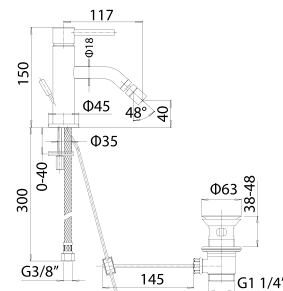

- projection 150 mm.
- total hight 375 mm.
- height to aerator/spout outlet 217 mm.
- Ø35 mm. hole diameter
- 2x G.3/8" flexible connection hoses
- Spare parts: 1x Ø35 ceramic disc cartridge item 21Q

43160000Z151

- projection 150 mm.
- total hight 300 mm.
- height to aerator/spout outlet 205 mm.
- Ø35 mm. hole diameter
- 2x G.3/8" flexible connection hoses
- G.5/4" pop-up waste
- Spare parts: 1x Ø35 ceramic disc cartridge item 21R

- projection 120 mm.
- total hight 150 mm.
- height to aerator/spout outlet 40 mm.
- Ø35 mm. hole diameter
- 2x G.3/8" flexible connection hoses
- G.5/4" pop-up waste
- Spare parts: 1x Ø25 ceramic disc cartridge item 21R