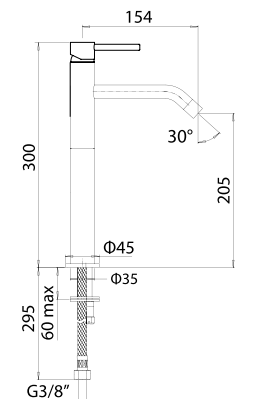

- projection 150 mm.
- total hight 375 mm.
- height to aerator/spout outlet 217 mm.
- Ø35 mm. hole diameter
- 2x G.3/8" flexible connection hoses
- Spare parts: 1x Ø35 ceramic disc cartridge item 21Q

43160000Z151

- projection 150 mm.
- total hight 300 mm.
- height to aerator/spout outlet 205 mm.
- Ø35 mm. hole diameter
- 2x G.3/8" flexible connection hoses
- G.5/4" pop-up waste
- Spare parts: 1x Ø35 ceramic disc cartridge item 21R

- projection 120 mm.
- total hight 150 mm.
- height to aerator/spout outlet 40 mm.
- Ø35 mm. hole diameter
- 2x G.3/8" flexible connection hoses
- G.5/4" pop-up waste
- Spare parts: 1x Ø25 ceramic disc cartridge item 21R

- projection 150 mm.
- total hight 300 mm.
- height to aerator/spout outlet 205 mm.
- Ø35 mm. hole diameter
- 2x G.3/8" flexible connection hoses
- Spare parts: 1x Ø35 ceramic disc cartridge item 21R

Docce p. 478 Termostatici p. 464 Aste saliscendi p. 489 Sistemi doccia p. 469 Accessori bagno p. 523 Scarichi p. 571 Sifoni p. 570