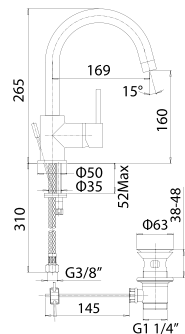

4183S150Z101 Finitura/Finishing Euro
CROMO/CHROME 193,00

PICO JOYSTICK • Miscelatore monocomando per lavabo senza scarico // Single lever basin mixer without pop-up waste

- sporgenza 150 mm.
- altezza totale 212 mm.
- altezza base - aeratore 55 mm.
- foro di installazione Ø35 mm.
- 2x tubi alimentazione flessibili G.3/8"
- Ricambi: 1x cartuccia a dischi ceramici Ø35 art. 21Q
- projection 150 mm.
- total hight 212 mm.
- height to aerator/spout outlet 55 mm.
- Ø35 mm. hole diameter
- 2x G.3/8" flexible connection hoses
- Spare parts: 1x Ø35 ceramic disc cartridge item 21Q