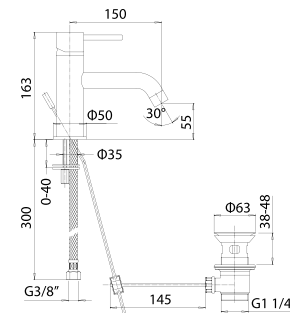

- projection 100 mm.
- total hight 163 mm.
- height to aerator/spout outlet 55 mm.
- Ø35 mm. hole diameter
- 2x G.3/8" flexible connection hoses
- G.5/4" pop-up waste
- Spare parts:
1x Ø35 ceramic disc cartridge item 19M

- projection 100 mm.
- total hight 163 mm.
- height to aerator/spout outlet 55 mm.
- Ø35 mm. hole diameter
- 2x G.3/8" flexible connection hoses
- Spare parts: 1x Ø35 ceramic disc cartridge item 19M

4381S150Z151 Finitura/Finishing Euro
 CROMO/CHROME 182,00
4381S150Z156 NERO SPAZZ. PVD/BRUSHED BLACK PVD 273,00

Miscelatore monocomando per lavabo con scarico da 5/4" // Single lever basin mixer with 5/4" pop-up waste

- sporgenza 150 mm.
- altezza totale 165 mm.
- altezza base - aeratore 55 mm.
- foro di installazione Ø35 mm.
- 2x tubi alimentazione flessibili G.3/8"
- scarico da G.5/4"
- Ricambi: 1x cartuccia a dischi ceramici Ø35 art. 19M

- projection 150 mm.
- total hight 165 mm.
- height to aerator/spout outlet 55 mm.
- Ø35 mm. hole diameter
- 2x G.3/8" flexible connection hoses
- G.5/4" pop-up waste
- Spare parts:
1x Ø35 ceramic disc cartridge item 19M