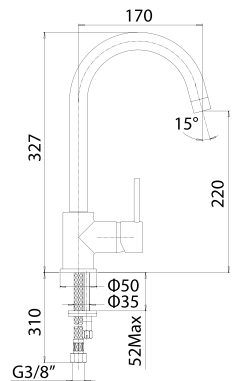

- projection 170 mm.
- swivel spout - rotation 360°
- total height 327 mm.
- height to aerator/spout outlet 220 mm.
- Ø35 mm. hole diameter
- 2x G.3/8" flexible connection hoses
- Ø35 Ceramic disc cartridge: ref. 18M