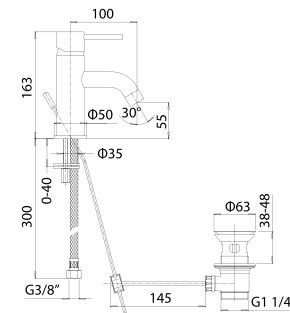

- projection 100 mm.
- total hight 163 mm.
- height to aerator/spout outlet 55 mm.
- Ø35 mm. hole diameter
- 2x G.3/8" flexible connection hoses
- G.5/4" pop-up waste
- Spare parts:
1x Ø35 ceramic disc cartridge item 19M