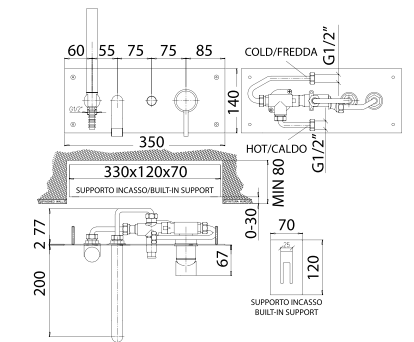

26040000Z021 Finitura/Finishing Euro
CROMO/CHROME **224,00**
26040000Z026 NERO SPAZZ. PVD/BRUSHED BLACK PVD **336,00**

Monocomando incasso doccia // Concealed single lever mixer.

Miscelatore monocomando incasso per doccia con deviatore a 2 uscite, composto da parte grezza e parte esterna di finitura // Concealed single lever shower mixer with 2-ways diverter composed by assembly components and external components

- Ricambi: 1x cartuccia a dischi ceramici Ø35 art. 18M
- Ricambi: 1x cartuccia deviatore a due vie art. 32A
- Spare parts: 1x Ø35 ceramic disc cartridge item 18M
- Spare parts: 1x 2-ways diverter cartridge item 32A