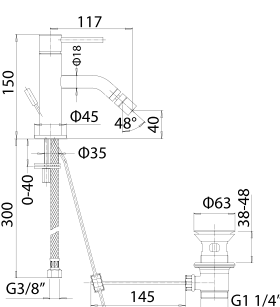

- projection 110 mm.
- total height 163 mm.
- height to aerator/spout outlet 80 mm.
- Ø35 mm. hole diameter
- 2x G.3/8" flexible connection hoses
- G.5/4" pop-up waste
- Spare parts: 1x Ø35 ceramic disc cartridge item 19M

- projection 110 mm.
- total high 110 mm.
- height to aerator/spout outlet 80 mm.
- Ø35 mm. hole diameter
- 2x G.3/8" flexible connection hoses
- G.5/4" pop-up waste
- Spare parts: 1x Ø35 ceramic disc cartridge item 21Q

- projection 120 mm.
- total high 150 mm.
- height to aerator/spout outlet 40 mm.
- Ø35 mm. hole diameter
- 2x G.3/8" flexible connection hoses
- G.5/4" pop-up waste
- Spare parts: 1x Ø25 ceramic disc cartridge item 21R