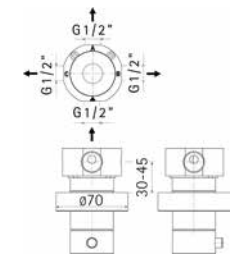

33830000Z121 Finitura/Finishing Euro
CROMO/CHROME 135,00
33830000Z126 NERO SPAZZ. PVD/BRUSHED BLACK PVD 202,00

Miscelatore esterno doccia // Single lever shower mixer

- interasse 150 mm.
- raccordi a S 1/2" x 3/4", interasse 10 mm.
- Ricambi: cartuccia a dischi ceramici Ø35 art. 19M
- gauge 150 mm.
- S-coupling 1/2"x3/4", 10 mm adjustment
- Spare parts: Ø35 ceramic disc cartridge item 19M