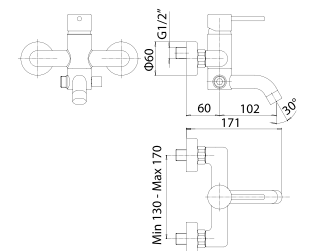

1380PG11Z121 Finitura/Finishing Euro
CROMO/CHROME 316,00
1380PG29Z126 NERO SPAZZ. PVD/BRUSHED BLACK PVD 480,00

Monocomando esterno vasca // Exposed single lever bath mixer

Miscelatore monocomando esterno per vasca con deviatore automatico ed accessorio doccia fisso // Exposed single lever bath mixer with automatic diverter and fixed shower set

- interasse 150 mm.
- raccordi a S 1/2" x 3/4", interasse 10 mm.
- deviatore automatico
- sporgenza bocca 170 mm.
- supporto doccia fisso art. 374G
- doccia a getto pioggia art. 0329
- flessibile in PVC antitorsione art. P326 lungo 150 cm.
- Ricambi: 1x cartuccia a dischi ceramici Ø35 art. 19M

- gauge 150 mm.
- S-coupling 1/2"x3/4", 10 mm adjustment
- automatic diverter
- spout projection 170 mm.
- fixed shower holder item 374G
- rain get handshower item 0329
- PVC flexible hose, item P326 L.150 cm.
- Spare parts: 1x Ø35 ceramic disc cartridge item 19M