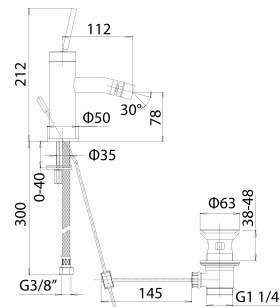

- projection 110 mm.
- total height 163 mm.
- height to aerator/spout outlet 80 mm.
- Ø35 mm. hole diameter
- 2x G.3/8" flexible connection hoses
- G.5/4" pop-up waste
- Spare parts: 1x Ø35 ceramic disc cartridge item 19M

- projection 110 mm.
- total high 110 mm.
- height to aerator/spout outlet 80 mm.
- Ø35 mm. hole diameter
- 2x G.3/8" flexible connection hoses
- G.5/4" pop-up waste
- Spare parts: 1x Ø35 ceramic disc cartridge item 21Q