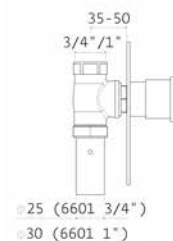

73810000Z101	Finitura/Finishing	Euro
	CROMO/CHROME	166,00

Monocomando lavello // Single lever sink mixer.

- sporgenza 170 mm.
- bocca girevole 360°
- altezza totale 327 mm.
- altezza base - aeratore 220 mm.
- foro di installazione Ø35 mm.
- 2x tubi alimentazione flessibili G.3/8"
- cartuccia a dischi ceramici Ø35 cod. 18M

- projection 170 mm.
- swivel spout - rotation 360°
- total height 327 mm.
- height to aerator/spout outlet 220 mm.
- Ø35 mm. hole diameter
- 2x G.3/8" flexible connection hoses
- Ø35 Ceramic disc cartridge: ref. 18M