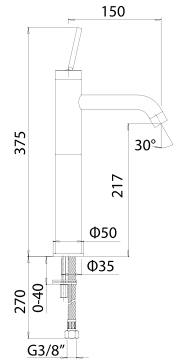

- projection 100 mm.
- total hight 163 mm.
- height to aerator/spout outlet 55 mm.
- Ø35 mm. hole diameter
- 2x G.3/8" flexible connection hoses
- G.5/4" pop-up waste
- Spare parts:
1x Ø35 ceramic disc cartridge item 19M

- projection 150 mm.
- total hight 165 mm.
- height to aerator/spout outlet 55 mm.
- Ø35 mm. hole diameter
- 2x G.3/8" flexible connection hoses
- Spare parts: 1x Ø35 ceramic disc cartridge item 19M

Docce p. 478 Termostatici p. 464 Aste saliscendi p. 489 Sistemi doccia p. 469 Accessori bagno p. 523 Scarichi p. 571 Sifoni p. 570

- sporgenza 150 mm.
- altezza totale 375 mm.
- altezza base - aeratore 217 mm.
- foro di installazione Ø35 mm.
- 2x tubi alimentazione flessibili G.3/8"
- Ricambi: 1x cartuccia a dischi ceramici Ø35 art. 21Q

- projection 150 mm.
- total hight 375 mm.
- height to aerator/spout outlet 217 mm.
- Ø35 mm. hole diameter
- 2x G.3/8" flexible connection hoses
- Spare parts: 1x Ø35 ceramic disc cartridge item 21Q

43160000Z151