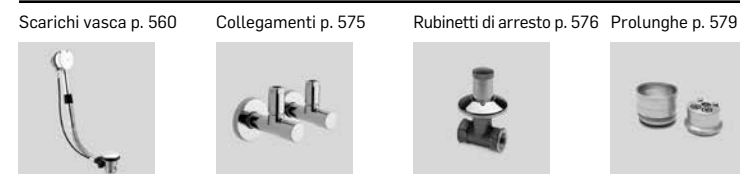

Prodotto complementare non legato alla serie // Supplementary item not linked to the series