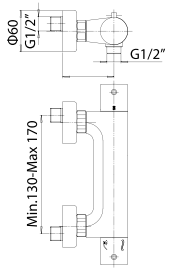

3249PE000001 Finitura/Finishing Euro
CROMO/CHROME 188,00
3249PE000006 NERO SPAZZ. PVD/BRUSHED BLACK PVD 291,00

Termostatico incasso per doccia a 2 vie // 2-ways concealed thermostatic shower mixer

Parte esterna di finitura per miscelatore termostatico incasso per doccia con deviatore a 2 uscite // External components for concealed thermostatic shower mixer 2-ways diverter

271000000027 Finitura/Finishing Euro
GREZZO/UNPOLISHED 186,00

Gruppo doccia incasso termostatico universale con deviatore a 2 uscite // Universal built-in thermostatic shower mixer with 2 ways diverter

- limitatore di sicurezza a 38°
- deviatore rotativo con funzione apertura/chiusura e regolazione portata
- Ricambi: 1x cartuccia termostatica art. 35U
- Ricambi: 1x cartuccia deviatore art. 32C

- safety block at 38°C
- rotary diverter with volume control and shut-off function
- Spare parts: 1x thermostatic cartridge item 35U
- Spare parts: 1x diverter cartridge item 32C