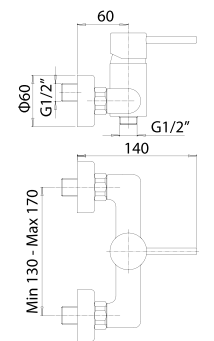

26070000Z021 Finitura/Finishing Euro
CROMO/CHROME 271,00
26070000Z026 NERO SPAZZ. PVD/BRUSHED BLACK PVD 406,00

Monocomando incasso doccia // Concealed single lever mixer

Miscelatore monocomando incasso per doccia con deviatore automatico a 2 uscite, composto da parte grezza e parte esterna di finitura // Concealed single lever shower mixer with 2 ways automatic diverter composed by assembly components and external components

- Ricambi: 1x cartuccia a dischi ceramici Ø35 art. 18M
- Ricambi: 1x deviatore art. V09020000001
- Spare parts: 1x Ø35 ceramic disc cartridge item 18M
- Spare parts: 1x diverter item V09020000001

36040000Z021 Finitura/Finishing Euro
CROMO/CHROME 107,00
36040000Z026 NERO SPAZZ. PVD/BRUSHED BLACK PVD 160,00

Monocomando incasso doccia // Concealed single lever mixer

Parte esterna di finitura per miscelatore monocomando incasso per doccia ad 1 uscita // External components for concealed single lever shower mixer 1-way

- Ricambi: 1x cartuccia a dischi ceramici Ø35 art. 18M
- Spare parts: 1x Ø35 ceramic disc cartridge item 18M

23820000Z121 Finitura/Finishing Euro
CROMO/CHROME 187,00
23820000Z126 NERO SPAZZ. PVD/BRUSHED BLACK PVD 280,00

Deviatore a 3 vie da incasso // Concealed 3 ways diverter

Deviatore da incasso a 3 uscite, composto da parte grezza e parte esterna di finitura // Concealed 3-ways diverter composed by assembly components and external components

- 1 ingresso da 1/2" F., 3 uscite da 1/2" F.
- Ricambi: 1x cartuccia deviatore a 3 vie art. 32D
- 1 inlet G.1/2" F., 3 outlets G1/2" F.
- Spare parts: 1x 3-ways diverter cartridge item 32D

33830000Z121 Finitura/Finishing Euro
CROMO/CHROME 135,00
33830000Z126 NERO SPAZZ. PVD/BRUSHED BLACK PVD 202,00

Miscelatore esterno doccia // Single lever shower mixer