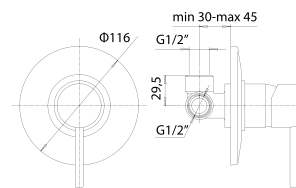

23820000Z121 Finitura/Finishing Euro
CROMO/CHROME 187,00
23820000Z126 NERO SPAZZ. PVD/BRUSHED BLACK PVD 280,00

Deviatore a 3 vie da incasso // Concealed 3 ways diverter

Deviatore da incasso a 3 uscite, composto da parte grezza e parte esterna di finitura // Concealed 3-ways diverter composed by assembly components and external components

- 1 ingresso da 1/2" F., 3 uscite da 1/2" F.
- Ricambi: 1x cartuccia deviatore a 3 vie art. 32D
- 1 inlet G.1/2" F., 3 outlets G1/2" F.
- Spare parts: 1x 3-ways diverter cartridge item 32D