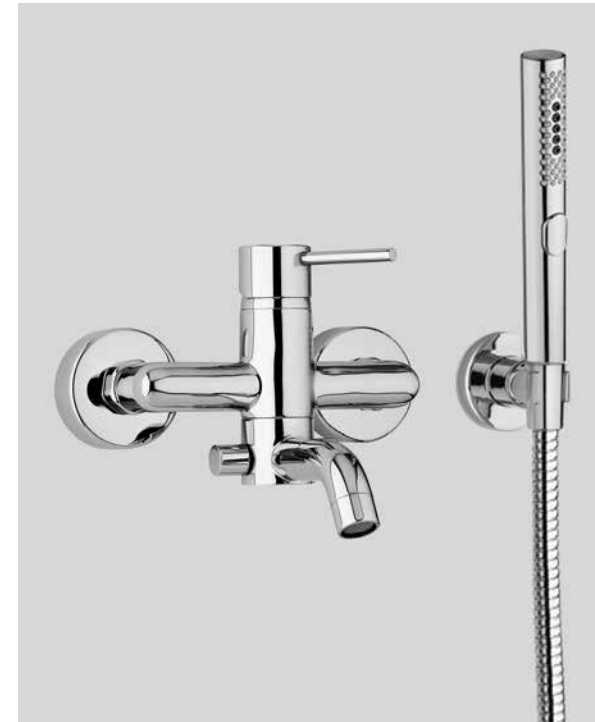

1380PG11Z121 Finitura/Finishing Euro
CROMO/CHROME 316,00
1380PG29Z126 NERO SPAZZ. PVD/BRUSHED BLACK PVD 480,00

Monocomando esterno vasca // Exposed single lever bath mixer

Miscelatore monocomando esterno per vasca con deviatore automatico ed accessorio doccia fisso // Exposed single lever bath mixer with automatic diverter and fixed shower set

- interasse 150 mm.
- raccordi a S 1/2" x 3/4", interasse 10 mm.
- deviatore automatico
- sporgenza bocca 170 mm.
- supporto doccia fisso art. 374G
- doccia a getto pioggia art. 0329
- flessibile in PVC antitorsione art. P326 lungo 150 cm.
- Ricambi: 1x cartuccia a dischi ceramici Ø35 art. 19M

- gauge 150 mm.
- S-coupling 1/2"x3/4", 10 mm adjustment
- automatic diverter
- spout projection 170 mm.
- fixed shower holder item 374G
- rain get handshower item 0329
- PVC flexible hose, item P326 L.150 cm.
- Spare parts: 1x Ø35 ceramic disc cartridge item 19M