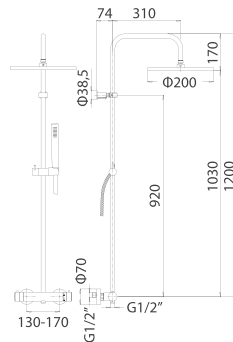

382702560021 Finitura/Finishing Euro
CROMO/CHROME 468,00

Colonna doccia termostatica // Thermostatic shower column

Colonna doccia, con miscelatore termostatico esterno con soffione Ø200 mm in A.B.S e doccia monogetto // Shower column with thermostatic mixer with Ø200 mm A.B.S rain jet anti-lime showerhead and adjustable shower holder with handshower

- interasse miscelatore 150 mm.
- deviatore integrato con arresto
- blocco di sicurezza a 38°C
- soffione Ø200 in A.B.S
- supporto doccia scorrevole
- doccia getto a pioggia sistema anticalcare art. 0329
- Ricambi: 1x cartuccia termostatica art. 35U

- mixer gauge 150 mm.
- integrated diverter
- safety block at 38°C
- Ø200 mm ultra-thin stainless steel shower head
- adjustable shower holder
- rain jet handshower, item 0329
- Spare parts:
  1x thermostatics cartridge item 35U