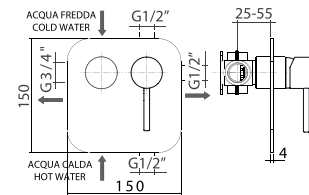

36040000Z021 Finitura/Finishing Euro
CROMO/CHROME 107,00
36040000Z026 NERO SPAZZ. PVD/BRUSHED BLACK PVD 160,00

Monocomando incasso doccia // Concealed single lever mixer

Parte esterna di finitura per miscelatore monocomando incasso per doccia ad 1 uscita // External components for concealed single lever shower mixer 1-way

- Ricambi: 1x cartuccia a dischi ceramici Ø35 art. 18M
- Spare parts: 1x Ø35 ceramic disc cartridge item 18M