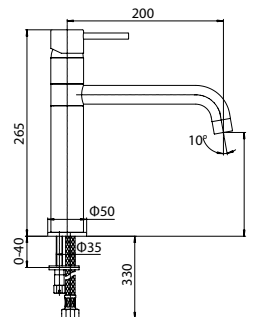

Prodotto complementare non legato alla serie // Supplementary item not linked to the series