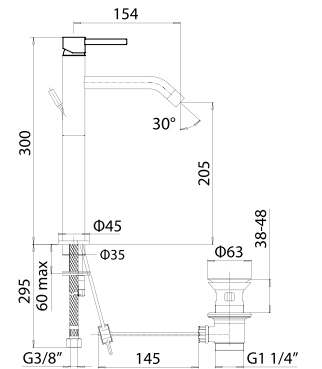

- projection 150 mm.
- total hight 375 mm.
- height to aerator/spout outlet 217 mm.
- Ø35 mm. hole diameter
- 2x G.3/8" flexible connection hoses
- Spare parts: 1x Ø35 ceramic disc cartridge item 21Q

43160000Z151

- projection 150 mm.
- total hight 300 mm.
- height to aerator/spout outlet 205 mm.
- Ø35 mm. hole diameter
- 2x G.3/8" flexible connection hoses
- G.5/4" pop-up waste
- Spare parts: 1x Ø35 ceramic disc cartridge item 21R